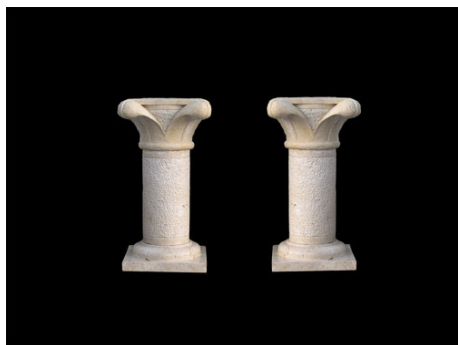

Roman travertine table legs with glass (TR13)

Heigt:	74,00 Cm
Width:	36,00 Cm
Deep:	36,00 Cm

Weight:	150,00 Kg
----------------	-----------

Description:

Roman travertine handmade table legs with glass

Gli ultimi aggiornamenti di questo prodotto sono visibile al seguente link:

http://www.lepietresrl.com/EN/p80_c132_s131-carrara-marble-table-legs-and-travertine-bases-marble-table-legs-roman-travertine